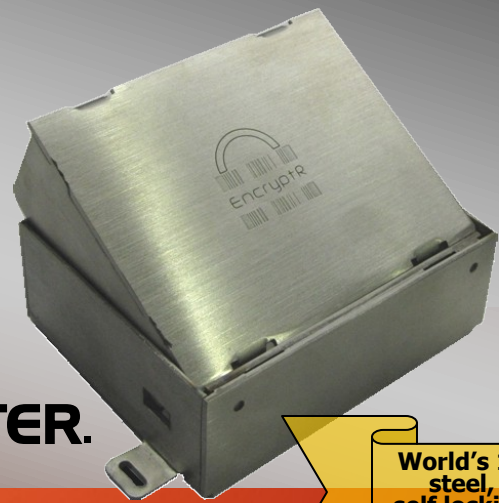

EncryptR
technology

**World's 1st
steel,
self locking
universal
transponder
box**

SECURE YOUR CAR. ENCRYPT YOUR REMOTE STARTER.

Only EncryptR™ technology lets you enjoy the benefits of remote starting knowing your vehicle is fully protected.

THE TECHNOLOGY

- * EncryptR™ employs proprietary encryption software that sends unique codes from the remote starter to the bypass module, that cannot be replicated or reversed with hi-tech equipment.
- * Since the command/communication is never exchanged in the same way twice, it's impossible for even expert thieves to duplicate; that ensures the best security possible for the remote starter system.

The EncryptR™ communication exchanged between the remote starter and the bypass module is best described as a "secret handshake" that is never the same and changes every time it's used.

The EncryptR™ shielded and sealed steel box is designed to be nearly impenetrable and requires far too much time and effort for any criminal.