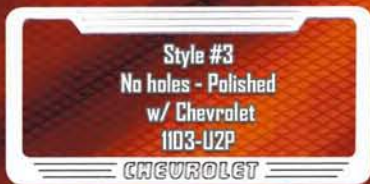

1400-U1

License Plate Frames

Billet license plate frames from Trenz are available in five styles. All styles come brushed or polished aluminum with a large selection of logos. Plates feature rear mounted studs for an ultra clean look. The lighted models utilize an exclusive super thin design.