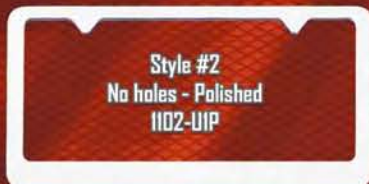

1400-U1

License Plate Frames

Billet license plate frames from Trenz are available in five styles. All styles come brushed or polished aluminum with a large selection of logos. Plates feature rear mounted studs for an ultra clean look. The lighted models utilize an exclusive super thin design.