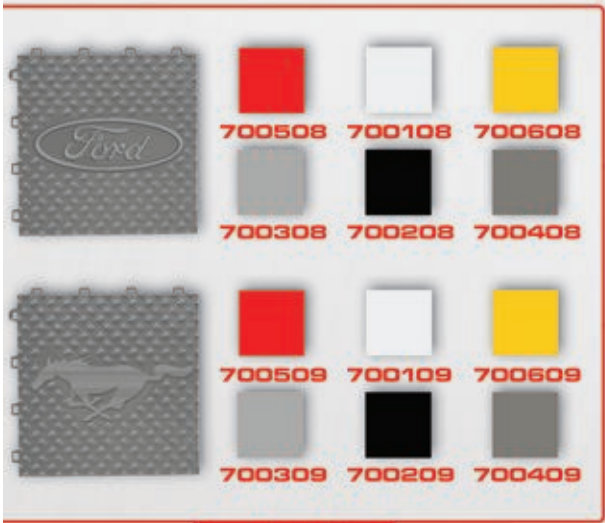

So Efficient, may go up to 1 year before cleaning is needed!

Floor Tile

Built Ford Tough Billet Barseat
803013

Ford Billet Barseat
803014

Mustang Billet Barseat
803012

DODGE

Dodge is trademark of DaimlerChrysler Corporation and is used under license by On The Edge Marketing.