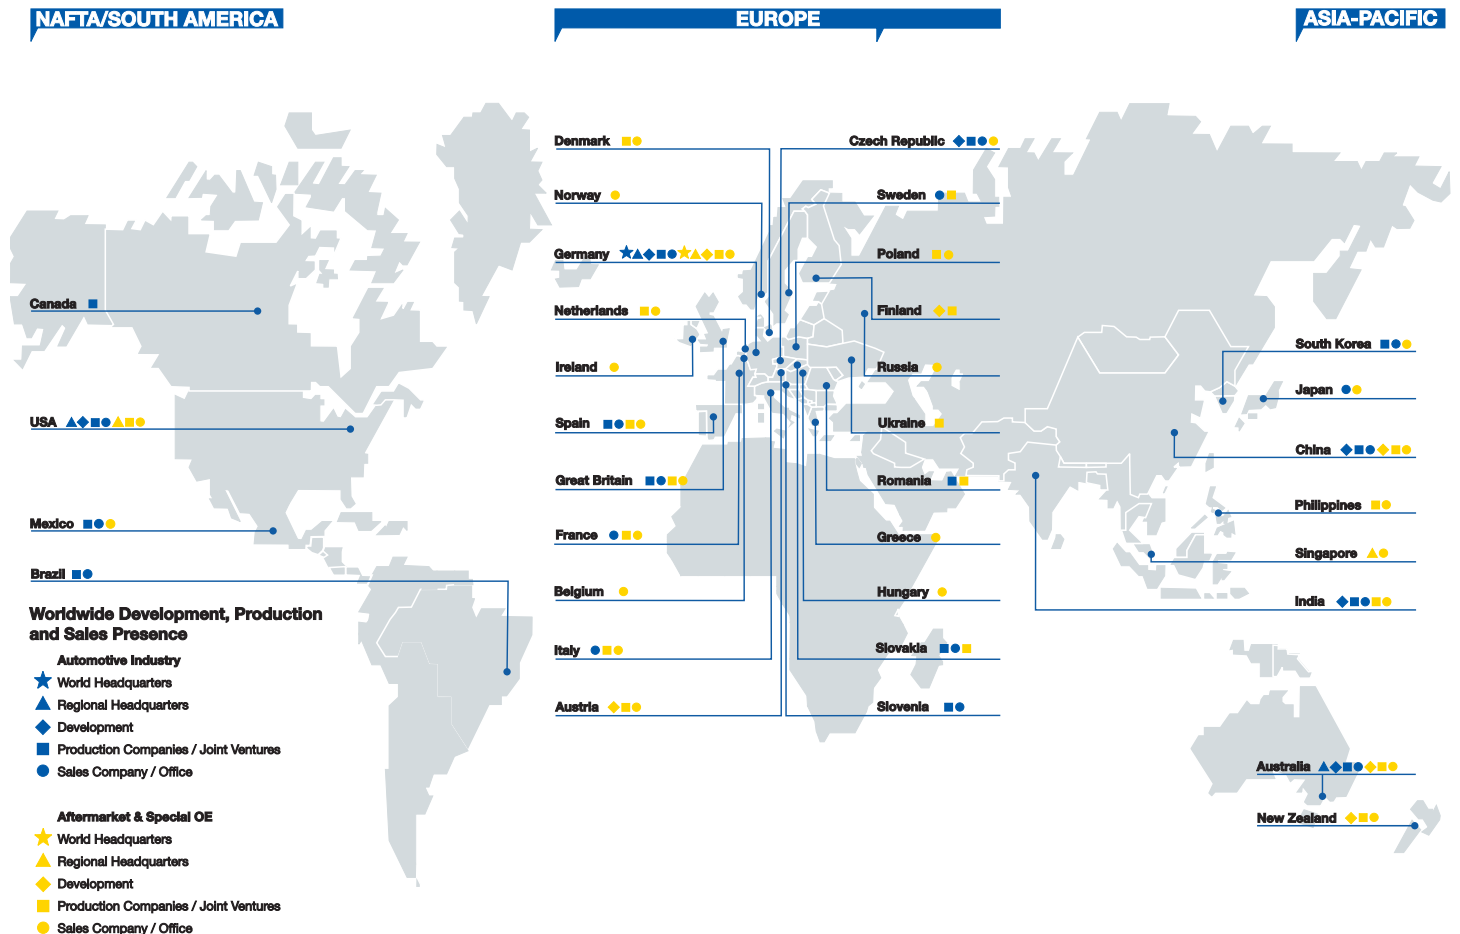

*Ideas today for
the cars of tomorrow*

Hella Worldwide

Hella develops and manufactures components and systems for lighting technology and electronics for the automotive industry. In addition, joint venture companies also produce complete vehicle modules, air conditioning systems and vehicle electric systems. Hella has one of the largest aftermarket organizations in the world for automotive parts and accessories, with its own sales companies and partners in more than 100 countries. The consolidated turnover of the Hella Group is around 3.4 billion euros. Hella is one of the top 50 automotive parts suppliers in the world and one of the 100 largest industrial companies in Germany. More than 25,000 people work in 70 manufacturing facilities, production subsidiaries and joint ventures all over the world. Almost 3,000 engineers and technicians work in research and development throughout the company group. Customers include all leading vehicle and system manufacturers, as well as the automotive parts aftermarket.