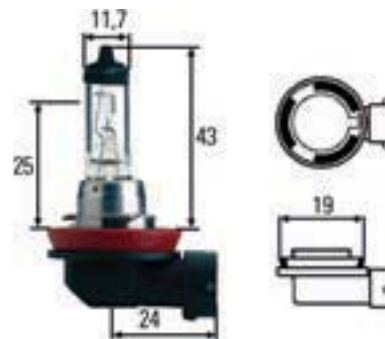

Part Number	Bulb Type	Wattage	DOT/SAE
H83015001	795	50	DOT/SAE
H83020021	880	27	DOT/SAE
H83020071	881	27	DOT/SAE
H83020031	885	27	DOT/SAE
H83020051	890	27	DOT/SAE
H83020041	893	37.5	DOT/SAE
H83020011	894	37.5	DOT/SAE
H83020091	896	37.5	DOT/SAE
H83020061	899	37.5	DOT/SAE
H83160231	9003	65/55	DOT/SAE
H83155091	9004	65/45	DOT/SAE
H83155101	9004	65/45	DOT/SAE
H83165241	9005	60	DOT/SAE
H83165261	9005	60	DOT/SAE
H83170021	9006	55	DOT/SAE
H83175001	9007	65/55	DOT/SAE
H83175021	9007	65/55	DOT/SAE
H83025001	9040	40	DOT/SAE
H83115141	H1	55	DOT/SAE
H83115101	H1	55	DOT/SAE
H83115011	H1	55	DOT/SAE
H83135041	H3	55	DOT/SAE
H83135051	H3	55	DOT/SAE
H83135241	H3	35	DOT/SAE
002090131	H3	55	DOT/SAE
H83135061	H3	55	DOT/SAE
H83140061	H4	60/55	DOT/SAE
H83140091	H4	60/55	DOT/SAE
H83140081	H4	60/55	DOT/SAE
002525131	H4	60/55	DOT/SAE
H83145001	H7	55	DOT/SAE
H83145101	H7	55	DOT/SAE
H83145031	H7	55	DOT/SAE
H83150081	H8	35	DOT/SAE
008357001	H9	65	DOT/SAE
H83125001	H11	55	DOT/SAE
H83030001	H12	55	DOT/SAE
008837121	H13	60/55	DOT/SAE
H83190001	R2	45/40	DOT/SAE

*All bulbs are 12V and are sold as singles.