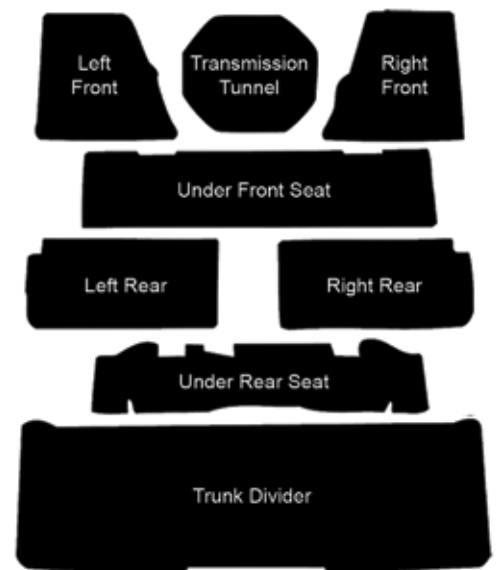

Sound Deadeners help insulate your vehicle from road noise and engine heat. They are available in EVA, foil back or mastic with jute and are custom made to fit each model perfectly. ACC sound deadeners meet federal standards for flammability retardation. It's the perfect beginning when replacing your carpet and to increase its durability.

Two backing choices are available for molded Carpet. Poly backing is standard for most applications while Mass backing is an excellent upgrade option. Mass backing extends the carpet life while further insulating the interior.

Sound Deadener