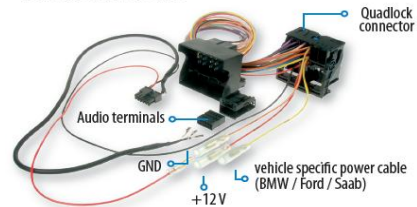

### iPod charging solution for Aux input vehicles

**Dock cable**  
Part No.: ILL4DC9

**Active cradle**  
Part No.: ILL3CR9

**Features:**

- ▶ Great sound quality
- ▶ Play/pause iPod on ignition on/off
- ▶ iPod charging
- ▶ Control the iPod via click wheel and display
- ▶ Retain original CD changer

**5G Cradle**  
Part No.: ILL4CR9

MODEL	DESCRIPTION
<b>*ILL4DC9 NEW!</b>	Ice>Link Lite with Dock cable iPhone 4G compatible
<b>*ILL3CR9</b>	Ice>Link Lite with 9 pin 3G Cradle with all iPod adapters and air vent clip
<b>*ILL4CR9</b>	Ice>Link Lite 5v with 5G Cradle
<b>*ILL5CR9</b>	Ice>Link Lite 5v with 1A charge 3G Cradle, iPhone 4G compatible

*\*ILC1AUX, ILC1QAD or ILC1ISOC required for installation (Sold Separately)*

**For universal auxiliary input**

Part No.: ILC1AUX

**For BMW • Ford • Saab**

Part No.: ILC1QAD

MODEL	DESCRIPTION
<b>*ILC1AUX</b>	Aux-type cable (RCA plugs). Compatible with all head units with auxiliary input
<b>*ILC1QAD</b>	QuadLock harness. Plug & Play for: BMW E87/E90, Ford models with auxiliary input, Saab 9-3
<b>*ILC1ISOC</b>	ISO C harness

*\*ILC1AUX, ILC1QAD or ILC1ISOC required for installation (Sold Separately)*