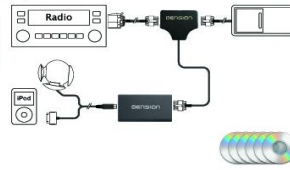

Gateway-CDR Changer Retention for Gateway 100/300

CD changer retention for Gateway 100/300

Part No.: CDR1xxx

MODEL	DESCRIPTION
CDR2AU2	Audi
CDR2BM4	BMW 40Pin
CDR2VW1	VW 12Pin, Quadlock