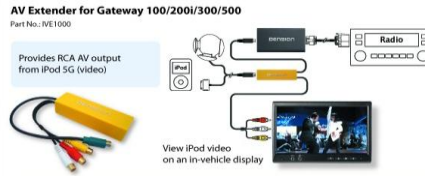

Gateway Accessories

iPod AV Extender (IVE)

MODEL	DESCRIPTION
IVE1000	iPOD AV Extender (IVE) provides RCA video and left / right audio output for stand alone screens, Overheads or Headrest aftermarket systems.